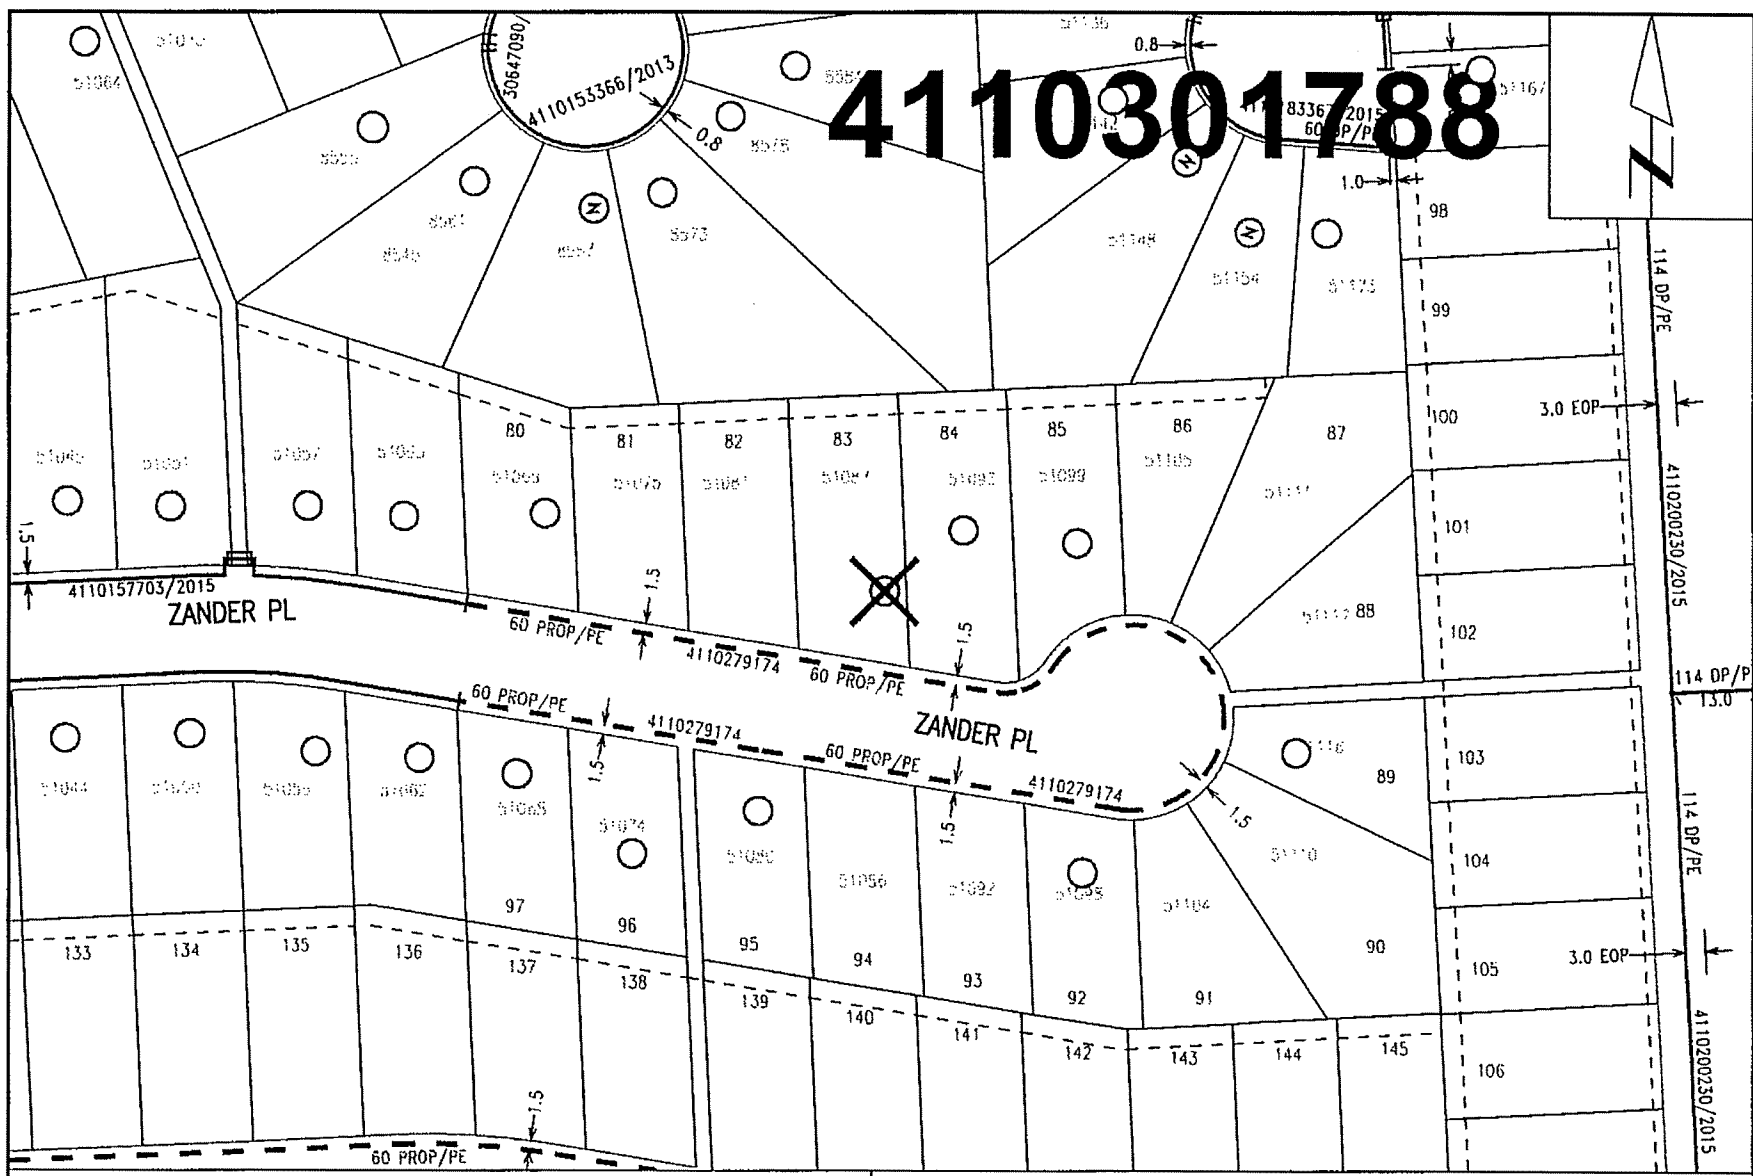

4110301788

Nearest Intersection: Nixon Rd and Rowanna Cres.
Distance from lot to intersection is 125 meters (87 degrees East of South).
View Scale: 1:1000

51087 Zander Pl, Chilliwack		
Order #: 31006974	Prem #: 10090138	City Limits: Chilliwack
X: 1305788610.00	Y: 469083967.00	Select autotext type 2018/06/18